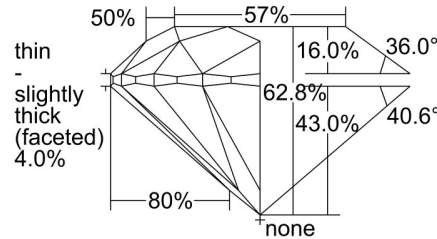

GIA NATURAL DIAMOND GRADING REPORT

June 18, 2024  
 GIA Report Number ..... 2496679444  
 Shape and Cutting Style ..... Round Brilliant  
 Measurements ..... 6.70 - 6.75 x 4.23 mm

GRADING RESULTS

Carat Weight ..... 1.20 carat  
 Color Grade ..... G  
 Clarity Grade ..... SI2  
 Cut Grade ..... Excellent

PROPORTIONS

Profile to actual proportions

CLARITY CHARACTERISTICS

KEY TO SYMBOLS\*

- Crystal
- ◌ Cloud
- ~ Feather
- \\ Needle
- ◡ Indented Natural
- △ Natural

\* Red symbols denote internal characteristics (inclusions). Green or black symbols denote external characteristics (blemishes). Diagram is an approximate representation of the diamond, and symbols shown indicate type, position, and approximate size of clarity characteristics. All clarity characteristics may not be shown. Details of finish are not shown.