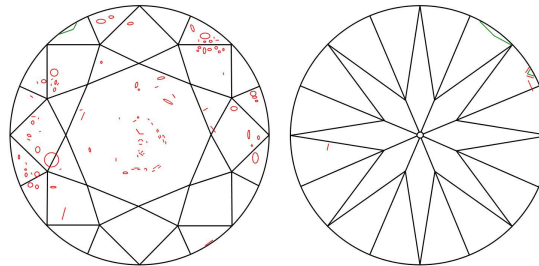

GIA NATURAL DIAMOND GRADING REPORT

June 18, 2024  
 GIA Report Number ..... 2496679444  
 Shape and Cutting Style ..... Round Brilliant  
 Measurements ..... 6.70 - 6.75 x 4.23 mm

GRADING RESULTS

Carat Weight ..... 1.20 carat  
 Color Grade ..... G  
 Clarity Grade ..... SI2  
 Cut Grade ..... Excellent

PROPORTIONS

Profile to actual proportions

CLARITY CHARACTERISTICS

KEY TO SYMBOLS\*

- Crystal
- ◌ Cloud
- ~ Feather
- \\ Needle
- ◡ Indented Natural
- △ Natural

\* Red symbols denote internal characteristics (inclusions). Green or black symbols denote external characteristics (blemishes). Diagram is an approximate representation of the diamond, and symbols shown indicate type, position, and approximate size of clarity characteristics. All clarity characteristics may not be shown. Details of finish are not shown.