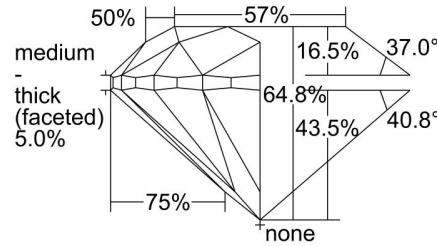

GIA NATURAL DIAMOND GRADING REPORT

February 09, 2022

GIA Report Number 5221280474

Shape and Cutting Style Round Brilliant

Measurements 7.09 - 7.16 x 4.62 mm

GRADING RESULTS

Carat Weight 1.50 carat

Color Grade D

Clarity Grade SI2

Cut Grade Very Good

ADDITIONAL GRADING INFORMATION

Polish Excellent

Symmetry Very Good

Fluorescence Faint

Inscription(s): GIA 5221280474

Comments: Pinpoints are not shown.

PROPORTIONS

Profile to actual proportions

CLARITY CHARACTERISTICS

KEY TO SYMBOLS*

- Crystal
- ~ Feather

* Red symbols denote internal characteristics (inclusions). Green or black symbols denote external characteristics (blemishes). Diagram is an approximate representation of the diamond, and symbols shown indicate type, position, and approximate size of clarity characteristics. All clarity characteristics may not be shown. Details of finish are not shown.