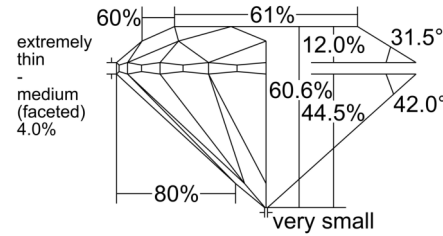

GIA NATURAL DIAMOND GRADING REPORT

February 04, 2025
 GIA Report Number 2231498064
 Shape and Cutting Style Round Brilliant
 Measurements 6.48 - 6.59 x 3.96 mm

GRADING RESULTS

Carat Weight 1.01 carat
 Color Grade D
 Clarity Grade VS2
 Cut Grade Very Good

ADDITIONAL GRADING INFORMATION

Polish Very Good
 Symmetry Good
 Fluorescence None
 Inscription(s): GIA 2231498064

PROPORTIONS

Profile to actual proportions

CLARITY CHARACTERISTICS

KEY TO SYMBOLS*

- Crystal
- Feather
- Pinpoint

* Red symbols denote internal characteristics (inclusions). Green or black symbols denote external characteristics (blemishes). Diagram is an approximate representation of the diamond, and symbols shown indicate type, position, and approximate size of clarity characteristics. All clarity characteristics may not be shown. Details of finish are not shown.