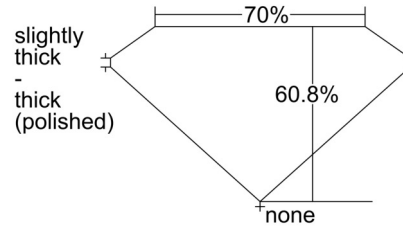

GIA NATURAL DIAMOND GRADING REPORT

November 05, 2024  
 GIA Report Number ..... 2504794267  
 Shape and Cutting Style ..... Emerald Cut  
 Measurements ..... 8.20 x 5.57 x 3.38 mm

GRADING RESULTS

Carat Weight ..... 1.51 carat  
 Color Grade ..... H  
 Clarity Grade ..... VS1

ADDITIONAL GRADING INFORMATION

Polish ..... Very Good  
 Symmetry ..... Very Good  
 Fluorescence ..... None  
 Inscription(s): GIA 2504794267  
 Comments: Pinpoints are not shown.

PROPORTIONS

Profile not to actual proportions

CLARITY CHARACTERISTICS

KEY TO SYMBOLS\*

-  Cloud
-  Crystal
-  Feather
-  Needle

\* Red symbols denote internal characteristics (inclusions). Green or black symbols denote external characteristics (blemishes). Diagram is an approximate representation of the diamond, and symbols shown indicate type, position, and approximate size of clarity characteristics. All clarity characteristics may not be shown. Details of finish are not shown.