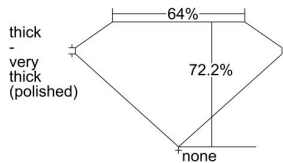

GIA®

FACSIMILE

GIA REPORT 6441925936

Verify this report at GIA.edu

GIA NATURAL DIAMOND DOSSIER®

October 11, 2022
GIA Report Number **6441925936**
Shape and Cutting Style ..... **Cut-Cornered Rectangular Modified Brilliant**
Measurements ..... **6.72 x 4.60 x 3.32 mm**

GRADING RESULTS

Carat Weight ..... **0.90 carat**
Color Grade ..... **D**
Clarity Grade **S11**

ADDITIONAL GRADING INFORMATION

Polish ..... **Excellent**
Symmetry ..... **Very Good**
Fluorescence ..... **Strong Blue**
Clarity Characteristics ..... **Feather**
Inscription(s): **GIA 6441925936**

PROPORTIONS

Profile not to actual proportions

GRADING SCALES

GIA COLOR SCALE		GIA CLARITY SCALE			
COLORLESS	D	VERY VERY SLIGHTLY INCLUDED	FLAWLESS		
	E		INTERNALLY FLAWLESS		
	F	VERY SLIGHTLY INCLUDED	VVS₁		
	G		VVS₂		
	H		VS₁		
	NEAR COLORLESS	I	VERY SLIGHTLY INCLUDED	VS₂	
		J		S1₁	
		FAINT	K	SLIGHTLY INCLUDED	S1₂
			L		I₁
			M		I₂
VERT LIGHT	N	INCLUDED	I₃		
	O				
	P				
	Q				
	R				
	S				
	T				
LIGHT	U				
	V				
	W				
	X				
Y					
Z