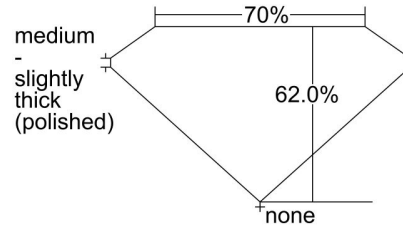

GIA NATURAL DIAMOND GRADING REPORT

April 04, 2024
 GIA Report Number 5483994564
 Shape and Cutting Style Emerald Cut
 Measurements 6.98 x 4.95 x 3.07 mm

GRADING RESULTS

Carat Weight 1.00 carat
 Color Grade I
 Clarity Grade VS2

Profile not to actual proportions

CLARITY CHARACTERISTICS

KEY TO SYMBOLS*

- Crystal
- ~ Feather
- ☁ Cloud

* Red symbols denote internal characteristics (inclusions). Green or black symbols denote external characteristics (blemishes). Diagram is an approximate representation of the diamond, and symbols shown indicate type, position, and approximate size of clarity characteristics. All clarity characteristics may not be shown. Details of finish are not shown.