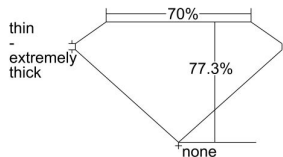

GIA®

FACSIMILE

GIA REPORT 2175769420

Verify this report at gia.edu

GIA DIAMOND DOSSIER®

July 28, 2016
GIA Report Number 2175769420
Shape and Cutting Style ..... Rectangular Modified Brilliant
Measurements ..... 5.11 x 4.52 x 3.50 mm

GRADING RESULTS

Carat Weight ..... 0.73 carat
Color Grade ..... F
Clarity Grade VS1

ADDITIONAL GRADING INFORMATION

Polish ..... Good
Symmetry ..... Good
Fluorescence ..... None
Clarity Characteristics..... Crystal, Feather, Pinpoint
Inscription(s): GIA 2175769420

PROPORTIONS

Profile not to actual proportions

GRADING SCALES

GIA COLOR SCALE		GIA CLARITY SCALE			
COLORLESS	D	VERY VERY SLIGHTLY INCLUDED	FLAWLESS		
	E		INTERNALLY FLAWLESS		
	F	VERY SLIGHTLY INCLUDED	VVS₁		
	G		VVS₂		
	H		VS₁		
	NEAR COLORLESS	I	SLIGHTLY INCLUDED	VS₂	
		J		SI₁	
		FAINT	K	INCLUDED	SI₂
			L		I₁
			M		I₂
VERY LIGHT	N	LIGHT	I₃		
	O				
	P				
	Q				
	R