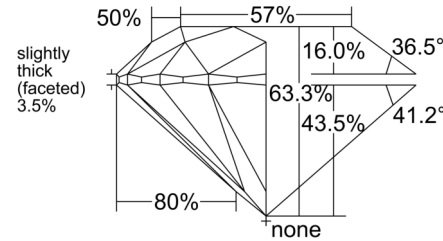

GIA NATURAL DIAMOND GRADING REPORT

August 16, 2025
GIA Report Number 7532103254
Shape and Cutting Style ..... Round Brilliant
Measurements ..... 9.11 - 9.18 x 5.79 mm

GRADING RESULTS

Carat Weight ..... 3.02 carat
Color Grade ..... K
Clarity Grade VS1
Cut Grade ..... Excellent

ADDITIONAL GRADING INFORMATION

Polish ..... Excellent
Symmetry ..... Excellent
Fluorescence ..... None
Inscription(s): GIA 7532103254

Comments: Additional clouds are not shown. Pinpoints are not shown.

PROPORTIONS

Profile to actual proportions