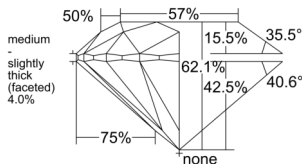

GIA®

FACSIMILE

GIA REPORT 3545513804

Verify this report at GIA.edu

GIA NATURAL DIAMOND DOSSIER®

January 27, 2026
GIA Report Number 3545513804
Shape and Cutting Style ..... Round Brilliant
Measurements ..... 5.66 - 5.71 x 3.53 mm

GRADING RESULTS

Carat Weight ..... 0.71 carat
Color Grade ..... E
Clarity Grade VVS1
Cut Grade ..... Excellent

ADDITIONAL GRADING INFORMATION

Polish ..... Excellent
Symmetry ..... Excellent
Fluorescence ..... None
Clarity Characteristics ..... Pinpoint, Cloud, Feather
Inscription(s): GIA 3545513804

PROPORTIONS

GRADING SCALES

GIA COLOR SCALE

COLOREDNESS	D
	E
	F
	G
	H
	I
	J
NEAR COLORLESS	K
	L
Faint	M
	N
	O
	P
	R
	S
	T
	U
	V
	W
	X
	Y
Light	Z

GIA CLARITY SCALE

FLAWLESS	INTERNAL FLAWLESS	
		EXCELLENT
VERY VERY SLIGHTLY INCLUDED	VVS₁	VERY GOOD
VERY SLIGHTLY INCLUDED	VVS₂	
SLIGHTLY INCLUDED	VS₁	GOOD
	VS₂	
INCLUDED	SI₁	FAIR
	SI₂	
INCLUDED	I₁	POOR
	I₂	
	I₃