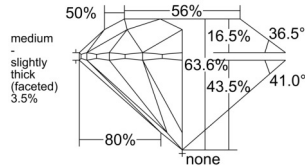

GIA®

FACSIMILE

GIA REPORT

7541760698

Verify this report at GIA.edu

GIA NATURAL DIAMOND DOSSIER®

March 06, 2026
GIA Report Number **7541760698**
Shape and Cutting Style ..... **Round Brilliant**
Measurements ..... **6.08 - 6.13 x 3.88 mm**

GRADING RESULTS

Carat Weight ..... **0.90 carat**
Color Grade ..... **G**
Clarity Grade **VVS2**
Cut Grade ..... **Excellent**

ADDITIONAL GRADING INFORMATION

Polish ..... **Excellent**
Symmetry ..... **Excellent**
Fluorescence ..... **None**
Clarity Characteristics..... **Pinpoint, Indented Natural, Cloud, Surface Graining**

Inscription(s): GIA 7541760698

PROPORTIONS

Profile to actual proportions