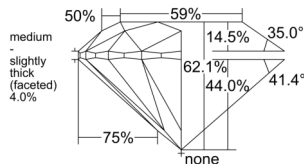

GIA®

FACSIMILE

GIA REPORT 1545781041

Verify this report at GIA.edu

GIA NATURAL DIAMOND DOSSIER®

March 10, 2026
GIA Report Number 1545781041
Shape and Cutting Style ..... Round Brilliant
Measurements ..... 4.70 - 4.73 x 2.93 mm

GRADING RESULTS

Carat Weight ..... 0.40 carat
Color Grade I
Clarity Grade ..... Internally Flawless
Cut Grade ..... Excellent

ADDITIONAL GRADING INFORMATION

Polish ..... Excellent
Symmetry ..... Excellent
Fluorescence ..... None
Clarity Characteristics ..... Minor Details of Polish
Inspection(s): GIA 1545781041

PROPORTIONS

Profile to actual proportions