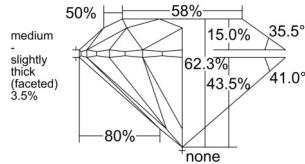

GIA®

FACSIMILE

GIA REPORT 6535573131

Verify this report at GIA.edu

GIA NATURAL DIAMOND DOSSIER®

October 01, 2025
GIA Report Number 6535573131
Shape and Cutting Style ..... Round Brilliant
Measurements ..... 4.45 - 4.47 x 2.78 mm

GRADING RESULTS

Carat Weight ..... 0.34 carat
Color Grade I
Clarity Grade VS2
Cut Grade ..... Excellent

ADDITIONAL GRADING INFORMATION

Polish ..... Excellent
Symmetry ..... Excellent
Fluorescence ..... None
Clarity Characteristics ..... Crystal
Inscription(s): GIA 6535573131

PROPORTIONS

GRADING SCALES

GIA COLOR SCALE	GIA CLARITY SCALE	GIA CUT SCALE	
D	FLAWLESS	EXCELLENT	
E	INTERNALLY FLAWLESS		
F		VVS₁	VERY GOOD
G	VVS₂		
H	VS₁	GOOD	
I	VS₂		
J	SI₁	FAIR	
K	SI₂		
L	I₁	POOR	
M	I₂		
N	I₃		
O			
P			
Q			
R			
S			
T			
U			
V			
W			
X			
Y			
Z