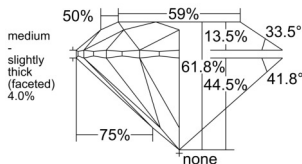

GIA®

FACSIMILE

GIA REPORT 7526855685

Verify this report at GIA.edu

GIA NATURAL DIAMOND DOSSIER®

July 31, 2025
GIA Report Number 7526855685
Shape and Cutting Style ..... Round Brilliant
Measurements ..... 5.09 - 5.12 x 3.16 mm

GRADING RESULTS

Carat Weight ..... 0.50 carat
Color Grade I
Clarity Grade VS2
Cut Grade ..... Excellent

ADDITIONAL GRADING INFORMATION

Polish ..... Excellent
Symmetry ..... Excellent
Fluorescence ..... None
Clarity Characteristics ..... Crystal
Inscription(s): GIA 7526855685

PROPORTIONS

Profile to actual proportions