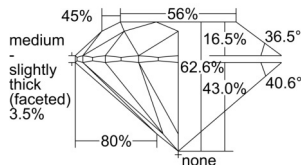

GIA®

FACSIMILE

GIA REPORT 7501787686

Verify this report at GIA.edu

GIA NATURAL DIAMOND DOSSIER®

November 26, 2024
GIA Report Number 7501787686
Shape and Cutting Style ..... Round Brilliant
Measurements ..... 5.04 - 5.07 x 3.17 mm

GRADING RESULTS

Carat Weight ..... 0.50 carat
Color Grade I
Clarity Grade VS1
Cut Grade ..... Excellent

ADDITIONAL GRADING INFORMATION

Polish ..... Excellent
Symmetry ..... Excellent
Fluorescence ..... None
Clarity Characteristics..... Cloud, Needle, Pinpoint
Inscription(s): GIA 7501787686

PROPORTIONS

Profile to actual proportions

GRADING SCALES

GIA COLOR SCALE	GIA CLARITY SCALE	GIA CUT SCALE	
D	FLAWLESS	EXCELLENT	
E	INTERNALLY FLAWLESS		
F		VVS₁	VERY GOOD
G	VVS₂		
H	VS₁	GOOD	
I	VS₂		
J	SI₁	FAIR	
K	SI₂		
L	I₁	POOR	
M			I₂
N	I₃		
O			
P			
Q			
R			
S			
T			
U			
V			
W			
X			
Y			
Z