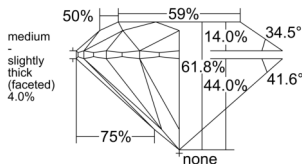

GIA®

FACSIMILE

GIA REPORT 7543759428

Verify this report at GIA.edu

GIA NATURAL DIAMOND DOSSIER®

March 06, 2026
GIA Report Number 7543759428
Shape and Cutting Style ..... Round Brilliant
Measurements ..... 4.88 - 4.91 x 3.03 mm

GRADING RESULTS

Carat Weight ..... 0.44 carat
Color Grade ..... F
Clarity Grade VS2
Cut Grade ..... Excellent

ADDITIONAL GRADING INFORMATION

Polish ..... Excellent
Symmetry ..... Excellent
Fluorescence ..... None
Clarity Characteristics ..... Cloud, Crystal
Inscription(s): GIA 7543759428

PROPORTIONS

Profile to actual proportions