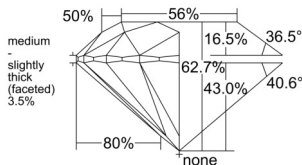

GIA®

FACSIMILE

GIA REPORT 6522640369

Verify this report at GIA.edu

GIA NATURAL DIAMOND DOSSIER®

June 30, 2025
GIA Report Number 6522640369
Shape and Cutting Style ..... Round Brilliant
Measurements ..... 5.19 - 5.23 x 3.26 mm

GRADING RESULTS

Carat Weight ..... 0.54 carat
Color Grade I
Clarity Grade VS2
Cut Grade ..... Excellent

ADDITIONAL GRADING INFORMATION

Polish ..... Excellent
Symmetry ..... Excellent
Fluorescence ..... None
Clarity Characteristics..... Crystal, Cloud, Feather
Inscription(s): GIA 6522640369

PROPORTIONS

GRADING SCALES

GIA COLOR SCALE	GIA CLARITY SCALE	GIA CUT SCALE
COLOURLESS	FLAWLESS	EXCELLENT
D	INTERNALLY FLAWLESS	
E	VVS₁	VERY GOOD
F		
G	VS₁	GOOD
H		
I	SI₁	FAIR
J		
K	I₁	POOR
L		
M	I₂	
N		
O	I₃	
P		
Q		
R		
S		
T		
U		
V		
W		
X		
Y		
Z