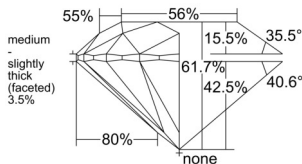

GIA®

FACSIMILE

GIA REPORT 6542095222

Verify this report at GIA.edu

GIA NATURAL DIAMOND DOSSIER®

November 25, 2025
GIA Report Number 6542095222
Shape and Cutting Style ..... Round Brilliant
Measurements ..... 5.21 - 5.24 x 3.22 mm

GRADING RESULTS

Carat Weight ..... 0.54 carat
Color Grade I
Clarity Grade VVS1
Cut Grade ..... Excellent

ADDITIONAL GRADING INFORMATION

Polish ..... Excellent
Symmetry ..... Excellent
Fluorescence ..... None
Clarity Characteristics ..... Pinpoint, Surface Graining
Inscription(s): GIA 6542095222

PROPORTIONS

GRADING SCALES

GIA COLOR SCALE

COLORLESS	D
	E
	F
	G
	H
	I
	J
NEAR COLORLESS	K
	L
FAIN	M
	N
	O
	P
VERY LIGHT	Q
	R
	S
	T
	U
	V
	W
	X
	Y
LIGHT	Z

GIA CLARITY SCALE

FLAWLESS	INTERNAL FLAWLESS	
		FLAWLESS
VERY VERY SLIGHTLY INCLUDED	VVS₁	
	VVS₂	
VERY SLIGHTLY INCLUDED	VS₁	
	VS₂	
SLIGHTLY INCLUDED	SI₁	
	SI₂	
INCLUDED	I₁	
	I₂	
	I₃	

GIA CUT SCALE

EXCELLENT
VERY GOOD
GOOD
FAIR
POOR