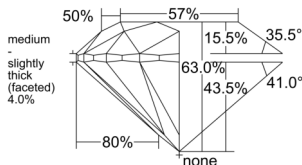

GIA®

FACSIMILE

GIA NATURAL DIAMOND DOSSIER®

April 27, 2026
GIA Report Number 7558127446
Shape and Cutting Style ..... Round Brilliant
Measurements ..... 5.62 - 5.64 x 3.55 mm

GRADING RESULTS

Carat Weight ..... 0.70 carat
Color Grade ..... H
Clarity Grade VVS2
Cut Grade ..... Excellent

ADDITIONAL GRADING INFORMATION

Polish ..... Excellent
Symmetry ..... Excellent
Fluorescence ..... None
Clarity Characteristics..... Pinpoint, Cloud, Indented Natural
Inspection(s): GIA 7558127446

GIA REPORT 7558127446

Verify this report at GIA.edu

PROPORTIONS

Profile to actual proportions