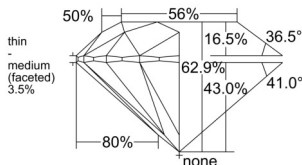

GIA®

FACSIMILE

GIA REPORT 1558074323

Verify this report at GIA.edu

GIA NATURAL DIAMOND DOSSIER®

April 22, 2026
GIA Report Number 1558074323
Shape and Cutting Style ..... Round Brilliant
Measurements ..... 4.84 - 4.86 x 3.05 mm

GRADING RESULTS

Carat Weight ..... 0.44 carat
Color Grade ..... F
Clarity Grade VS2
Cut Grade ..... Excellent

ADDITIONAL GRADING INFORMATION

Polish ..... Excellent
Symmetry ..... Excellent
Fluorescence ..... None
Clarity Characteristics ..... Crystal, Cloud
Inscription(s): GIA 1558074323

PROPORTIONS

GRADING SCALES

GIA COLOR SCALE	GIA CLARITY SCALE	GIA CUT SCALE
COLOURLESS	FLAWLESS	EXCELLENT
D	INTERNALLY FLAWLESS	
E	VVS₁	VERY GOOD
F		
G	VVS₂	
H	VS₁	GOOD
I		
J	VS₂	
K	SI₁	FAIR
L		
M	SI₂	
N	I₁	POOR
O		
P	I₂	
Q	I₃	
R		
S		
T		
U		
V		
W		
X		
Y		
Z