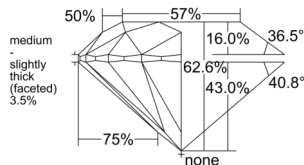

GIA®

FACSIMILE

GIA REPORT 7552215949

Verify this report at GIA.edu

GIA NATURAL DIAMOND DOSSIER®

May 09, 2026
GIA Report Number 7552215949
Shape and Cutting Style ..... Round Brilliant
Measurements ..... 4.67 - 4.70 x 2.93 mm

GRADING RESULTS

Carat Weight ..... 0.40 carat
Color Grade ..... F
Clarity Grade VS1
Cut Grade ..... Excellent

ADDITIONAL GRADING INFORMATION

Polish ..... Excellent
Symmetry ..... Excellent
Fluorescence ..... None
Clarity Characteristics ..... Cloud, Indented Natural
Inscription(s): GIA 7552215949

PROPORTIONS

GRADING SCALES

GIA COLOR SCALE

COLORLESS	D
	E
	F
	G
	H
	I
	J
NEAR COLORLESS	K
	L
FAIN	M
	N
	O
	P
VERY LIGHT	Q
	R
	S
	T
	U
	V
	W
	X
	Y
LIGHT	Z

GIA CLARITY SCALE

FLAWLESS	VERY VERY SLIGHTLY INCLUDED	VS₁	VS₂	VS₁	VS₂	SL₁	SL₂	I₁	I₂	I₃		
											FLAWLESS	INTERNALLY FLAWLESS

GIA CUT SCALE

EXCELLENT
VERY GOOD
GOOD
FAIR
POOR