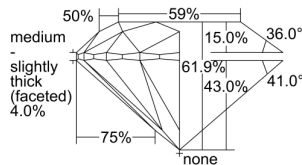

GIA®

FACSIMILE

GIA REPORT

5496514834

Verify this report at GIA.edu

GIA NATURAL DIAMOND DOSSIER®

May 30, 2024
GIA Report Number 5496514834
Shape and Cutting Style ..... Round Brilliant
Measurements ..... 4.47 - 4.49 x 2.77 mm

GRADING RESULTS

Carat Weight ..... 0.34 carat
Color Grade I
Clarity Grade VS2
Cut Grade ..... Excellent

ADDITIONAL GRADING INFORMATION

Polish ..... Excellent
Symmetry ..... Excellent
Fluorescence ..... None
Clarity Characteristics..... Crystal, Cloud, Feather
Inscription(s): GIA 5496514834

PROPORTIONS

Profile to actual proportions

GRADING SCALES

GIA COLOR SCALE	GIA CLARITY SCALE	GIA CUT SCALE	
D	FLAWLESS	EXCELLENT	
E	INTERNALLY FLAWLESS		
F		VVS₁	VERY GOOD
G	VVS₂		
H	VS₁	GOOD	
I	VS₂		
J	SI₁	FAIR	
K	SI₂		
L	I₁	POOR	
M	I₂		
N	I₃		
O			
P			
Q			
R			
S			
T			
U			
V			
W			
X			
Y			
Z