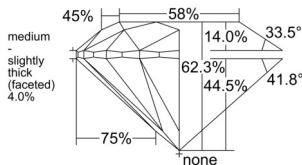

GIA®

FACSIMILE

GIA REPORT 2546951798

Verify this report at GIA.edu

GIA NATURAL DIAMOND DOSSIER®

April 03, 2026
GIA Report Number 2546951798
Shape and Cutting Style ..... Round Brilliant
Measurements ..... 4.75 - 4.78 x 2.97 mm

GRADING RESULTS

Carat Weight ..... 0.41 carat
Color Grade ..... E
Clarity Grade VS1
Cut Grade ..... Excellent

ADDITIONAL GRADING INFORMATION

Polish ..... Excellent
Symmetry ..... Excellent
Fluorescence ..... None
Clarity Characteristics..... Crystal, Cloud, Pinpoint
Inscription(s): GIA 2546951798

PROPORTIONS

Profile to actual proportions