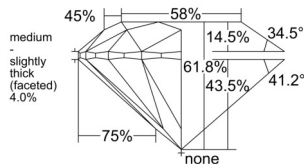

GIA®

FACSIMILE

GIA REPORT

7556377990

Verify this report at GIA.edu

GIA NATURAL DIAMOND DOSSIER®

June 01, 2026
GIA Report Number 7556377990
Shape and Cutting Style ..... Round Brilliant
Measurements ..... 4.33 - 4.36 x 2.69 mm

GRADING RESULTS

Carat Weight ..... 0.31 carat
Color Grade ..... H
Clarity Grade VS1
Cut Grade ..... Excellent

ADDITIONAL GRADING INFORMATION

Polish ..... Excellent
Symmetry ..... Excellent
Fluorescence ..... None
Clarity Characteristics ..... Crystal
Inscription(s): GIA 7556377990

PROPORTIONS

Profile to actual proportions

GRADING SCALES

GIA COLOR SCALE

COLOURESS	D
	E
	F
	G
	H
	I
	J
NEAR COLOURESS	K
	L
FADING	M
	N
	O
	P
	Q
	R
	S
	T
	U
	V
	W
	X
	Y
LIGHT	Z

GIA CLARITY SCALE

VERY VERY SLIGHTLY INCLUDED	FLAWLESS
	INTERNALLY FLAWLESS
VERY SLIGHTLY INCLUDED	VVS₁
	VVS₂
SLIGHTLY INCLUDED	VS₁
	VS₂
INCLUDED	SI₁
	SI₂
	I₁
	I₂
	I₃

GIA CUT SCALE

EXCELLENT
VERY GOOD
GOOD
FAIR
POOR