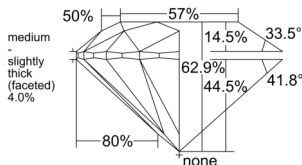

GIA®

FACSIMILE

GIA REPORT 1559427144

Verify this report at GIA.edu

GIA NATURAL DIAMOND DOSSIER®

June 04, 2026
GIA Report Number 1559427144
Shape and Cutting Style ..... Round Brilliant
Measurements ..... 4.27 - 4.29 x 2.69 mm

GRADING RESULTS

Carat Weight ..... 0.30 carat
Color Grade ..... H
Clarity Grade VS2
Cut Grade ..... Excellent

ADDITIONAL GRADING INFORMATION

Polish ..... Excellent
Symmetry ..... Excellent
Fluorescence ..... None
Clarity Characteristics ..... Crystal, Cloud
Inscription(s): GIA 1559427144

PROPORTIONS

Profile to actual proportions

GRADING SCALES

GIA COLOR SCALE

COLORESS	D
	E
	F
	G
	H
	I
	J
NEAR COLORESS	K
	L
FANIT	M
	N
	O
	P
VERY LIGHT	Q
	R
	S
	T
	U
	V
	W
	X
	Y
LIGHT	Z

GIA CLARITY SCALE

VERY VERY SLIGHTLY INCLUDED	FLAWLESS
	INTERNALLY FLAWLESS
VERY SLIGHTLY INCLUDED	VVS₁
	VVS₂
SLIGHTLY INCLUDED	VS₁
	VS₂
INCLUDED	SI₁
	SI₂
	I₁
	I₂
	I₃

GIA CUT SCALE

EXCELLENT
VERY GOOD
GOOD
FAIR
POOR