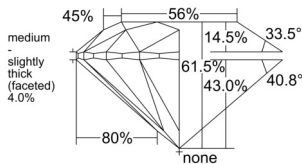

GIA®

FACSIMILE

GIA REPORT 2557406633

Verify this report at GIA.edu

GIA NATURAL DIAMOND DOSSIER®

June 03, 2026
GIA Report Number 2557406633
Shape and Cutting Style ..... Round Brilliant
Measurements ..... 4.29 - 4.32 x 2.65 mm

GRADING RESULTS

Carat Weight ..... 0.30 carat
Color Grade ..... H
Clarity Grade VS2
Cut Grade ..... Excellent

ADDITIONAL GRADING INFORMATION

Polish ..... Excellent
Symmetry ..... Excellent
Fluorescence ..... None
Clarity Characteristics ..... Feather, Cloud
Inscription(s): GIA 2557406633

PROPORTIONS

Profile to actual proportions