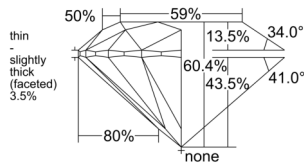

GIA®

FACSIMILE

GIA REPORT

7551400041

Verify this report at GIA.edu

GIA NATURAL DIAMOND DOSSIER®

June 02, 2026
GIA Report Number 7551400041
Shape and Cutting Style ..... Round Brilliant
Measurements ..... 4.99 - 5.02 x 3.02 mm

GRADING RESULTS

Carat Weight ..... 0.46 carat
Color Grade ..... F
Clarity Grade VS2
Cut Grade ..... Excellent

ADDITIONAL GRADING INFORMATION

Polish ..... Excellent
Symmetry ..... Excellent
Fluorescence ..... None
Clarity Characteristics..... Cloud, Feather, Crystal
Inscription(s): GIA 7551400041

PROPORTIONS

Profile to actual proportions

GRADING SCALES

GIA COLOR SCALE

COLORESS	D
	E
	F
	G
	H
	I
	J
NEAR COLORESS	K
	L
FAIN	M
	N
	O
	P
	Q
VERY LIGHT	R
	S
	T
	U
	V
	W
	X
	Y
LIGHT	Z

GIA CLARITY SCALE

VERY VERY SLIGHTLY INCLUDED	FLAWLESS
	INTERNALLY FLAWLESS
VERY SLIGHTLY INCLUDED	VVS₁
	VVS₂
SLIGHTLY INCLUDED	VS₁
	VS₂
INCLUDED	SI₁
	SI₂
	I₁
	I₂
	I₃

GIA CUT SCALE

EXCELLENT	VERY GOOD	GOOD	FAIR	POOR