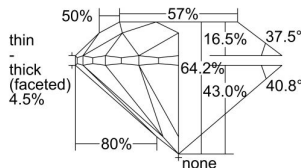

GIA®

FACSIMILE

GIA REPORT 2186474539

Verify this report at gia.edu

GIA DIAMOND DOSSIER®

October 27, 2014
GIA Report Number 2186474539
Shape and Cutting Style ..... Round Brilliant
Measurements ..... 5.53 - 5.60 x 3.57 mm

GRADING RESULTS

Carat Weight ..... 0.70 carat
Color Grade ..... D
Clarity Grade S11
Cut Grade ..... Very Good

ADDITIONAL GRADING INFORMATION

Polish ..... Very Good
Symmetry ..... Good
Fluorescence ..... Strong Blue
Clarity Characteristics ..... Crystal, Cloud
Inscription(s): GIA 2186474539

PROPORTIONS

Profile to actual proportions

GRADING SCALES

GIA COLOR SCALE

COLORLESS	D
	E
	F
	G
	H
	I
	J
NEAR COLORLESS	K
	L
Faint	M
	N
	O
	P
	Q
Very Light	R
	S
	T
	U
	V
	W
	X
	Y
Light	Z

GIA CLARITY SCALE

FLAWLESS	VERY VERY SLIGHTLY INCLUDED	VVS₁	VVS₂	VS₁	VS₂	S1₁	S1₂	I₁	I₂	I₃	
											INTERNAL FLAWLESS

GIA CUT SCALE

EXCELLENT
VERY GOOD
GOOD
FAIR
POOR