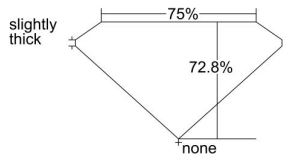

GIA®

FACSIMILE

GIA REPORT 3215236072

Verify this report at gia.edu

GIA DIAMOND DOSSIER®

December 03, 2015
GIA Report Number 3215236072
Shape and Cutting Style ..... Square Modified Brilliant
Measurements ..... 5.05 x 4.84 x 3.52 mm

GRADING RESULTS

Carat Weight ..... 0.70 carat
Color Grade ..... G
Clarity Grade VVS1

ADDITIONAL GRADING INFORMATION

Polish ..... Excellent
Symmetry ..... Very Good
Fluorescence ..... None
Clarity Characteristics..... Pinpoint, Feather, Surface Graining
Inscription(s): GIA 3215236072

PROPORTIONS

Profile not to actual proportions

GRADING SCALES

GIA COLOR SCALE		GIA CLARITY SCALE			
COLORLESS	D	VERY VERY SLIGHTLY INCLUDED	FLAWLESS		
	E		INTERNALLY FLAWLESS		
	F	VERY SLIGHTLY INCLUDED	VVS₁		
	G		VVS₂		
	H		VS₁		
	NEAR COLORLESS	I	SLIGHTLY INCLUDED	VS₂	
		J		SI₁	
		FAINT	K	INCLUDED	SI₂
			L		I₁
			M		I₂
VERT LIGHT	N	LIGHT	I₃		
	O				
	P				
	Q				
LIGHT	R				
	S				
	T				
	U				
	V				
	Z