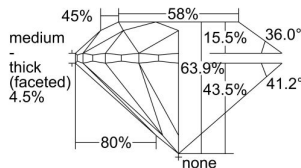

GIA®

FACSIMILE

GIA REPORT 6215993468

Verify this report at gia.edu

GIA DIAMOND DOSSIER®

March 07, 2016
GIA Report Number 6215993468
Shape and Cutting Style ..... Round Brilliant
Measurements ..... 5.58 - 5.61 x 3.58 mm

GRADING RESULTS

Carat Weight ..... 0.70 carat
Color Grade ..... D
Clarity Grade VS1
Cut Grade ..... Very Good

ADDITIONAL GRADING INFORMATION

Polish ..... Excellent
Symmetry ..... Very Good
Fluorescence ..... Strong Blue
Clarity Characteristics.... Crystal, Indented Natural, Needle, Cloud
Inscription(s): GIA 6215993468

PROPORTIONS

Profile to actual proportions

GRADING SCALES

GIA COLOR SCALE	GIA CLARITY SCALE	GIA CUT SCALE	
D	FLAWLESS	EXCELLENT	
E	INTERNALLY FLAWLESS		
F		VVS₁	VERY GOOD
G	VVS₂		
H	VS₁	GOOD	
I	VS₂		
J	SI₁	FAIR	
K	SI₂		
L	I₁	POOR	
M			
N			
O	I₂		
P			
Q	I₃		
R			
S			
T			
U			
V			
W			
X			
Y			
Z