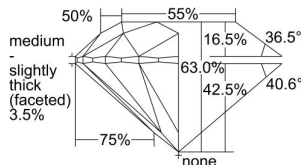

GIA®

FACSIMILE

GIA REPORT 6232113347

Verify this report at gia.edu

GIA DIAMOND DOSSIER®

July 04, 2016
GIA Report Number 6232113347
Shape and Cutting Style ..... Round Brilliant
Measurements ..... 5.74 - 5.77 x 3.63 mm

GRADING RESULTS

Carat Weight ..... 0.74 carat
Color Grade ..... K
Clarity Grade VVS1
Cut Grade ..... Excellent

ADDITIONAL GRADING INFORMATION

Polish ..... Excellent
Symmetry ..... Excellent
Fluorescence ..... Strong Blue
Clarity Characteristics..... Cloud, Pinpoint, Feather, Indented
Natural

Inscription(s): GIA 6232113347

PROPORTIONS

Profile to actual proportions

GRADING SCALES

GIA COLOR SCALE

COLORLESS	D
	E
	F
	G
	H
	I
	J
NEAR COLORLESS	K
	L
Faint	M
	N
	O
	P
Very Light	Q
	R
	S
	T
	U
	V
Light	W
	X
	Y
	Z

GIA CLARITY SCALE

FLAWLESS	VERY VERY SLIGHTLY INCLUDED	VVS₁	
			VVS₂
INTERNALLY FLAWLESS	VERY SLIGHTLY INCLUDED	VS₁	
		VS₂	
SLIGHTLY INCLUDED	SLIGHTLY INCLUDED	SI₁	
		SI₂	
INCLUDED	INCLUDED	I₁	
		I₂	
		I₃	

GIA CUT SCALE

EXCELLENT	VERY GOOD	GOOD	FAIR	POOR