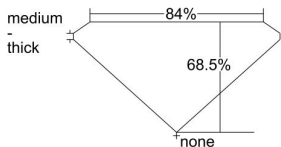

GIA®

FACSIMILE

GIA REPORT 6232177980

Verify this report at gia.edu

GIA DIAMOND DOSSIER®

July 19, 2016
GIA Report Number 6232177980
Shape and Cutting Style ..... Square Modified Brilliant
Measurements ..... 4.99 x 4.87 x 3.33 mm

GRADING RESULTS

Carat Weight ..... 0.70 carat
Color Grade ..... E
Clarity Grade VS2

ADDITIONAL GRADING INFORMATION

Polish ..... Excellent
Symmetry ..... Good
Fluorescence ..... None
Clarity Characteristics ..... Feather, Cloud, Crystal
Inscription(s): GIA 6232177980

PROPORTIONS

Profile not to actual proportions

GRADING SCALES

GIA COLOR SCALE		GIA CLARITY SCALE		
COLORLESS	D	VERY VERY SLIGHTLY INCLUDED	FLAWLESS	
	E		INTERNALLY FLAWLESS	
	F	VERY SLIGHTLY INCLUDED	VVS₁	
	G		VVS₂	
	NEAR COLORLESS	H	SLIGHTLY INCLUDED	VS₁
		I		VS₂
	FAINT	J	INCLUDED	SI₁
		K		SI₂
	LIGHT	L	INCLUDED	I₁
		M		I₂
N		INCLUDED	I₃	
O				
P				
Q				
R				
S				
T