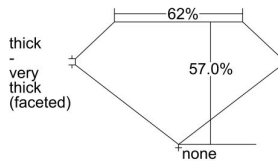

GIA®

FACSIMILE

GIA REPORT

7241186342

Verify this report at gia.edu

GIA DIAMOND DOSSIER®

November 10, 2016
GIA Report Number 7241186342
Shape and Cutting Style ..... Heart Brilliant
Measurements ..... 5.19 x 6.11 x 3.48 mm

GRADING RESULTS

Carat Weight ..... 0.70 carat
Color Grade ..... J
Clarity Grade VS1

ADDITIONAL GRADING INFORMATION

Polish ..... Very Good
Symmetry ..... Very Good
Fluorescence ..... None
Clarity Characteristics ..... Cavity, Cloud
Inscription(s): GIA 7241186342

PROPORTIONS

Profile not to actual proportions

GRADING SCALES

GIA COLOR SCALE		GIA CLARITY SCALE		
COLORLESS	D	VERY VERY SLIGHTLY INCLUDED	FLAWLESS	
	E		INTERNALLY FLAWLESS	
	F		VVS₁	
	G		VVS₂	
	NEAR COLORLESS	H	VERY SLIGHTLY INCLUDED	VS₁
		I		VS₂
		J		SI₁
		K		SI₂
	FAINT	L	SLIGHTLY INCLUDED	I₁
		M		I₂
N		I₃		
O				
VERY LIGHT	P	INCLUDED		
	Q			
	R			
	S			
	T			
	U			
	V			
	W			
LIGHT	X			
	Y			
	Z