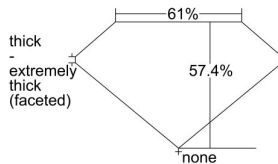

GIA®

FACSIMILE

GIA REPORT 1238457203

Verify this report at gia.edu

GIA DIAMOND DOSSIER®

August 17, 2016
GIA Report Number 1238457203
Shape and Cutting Style ..... Heart Brilliant
Measurements ..... 4.76 x 5.62 x 3.23 mm

GRADING RESULTS

Carat Weight ..... 0.54 carat
Color Grade ..... E
Clarity Grade VS1

ADDITIONAL GRADING INFORMATION

Polish ..... Very Good
Symmetry ..... Very Good
Fluorescence ..... None
Clarity Characteristics..... Crystal, Feather
Inscription(s): GIA 1238457203

PROPORTIONS

Profile not to actual proportions

GRADING SCALES

GIA COLOR SCALE		GIA CLARITY SCALE	
NEAR COLORLESS	D	VERY VERY SLIGHTLY INCLUDED	FLAWLESS
	E		INTERNALLY FLAWLESS
	F		VVS₁
	G		VVS₂
	H		VS₁
	I		VS₂
	J		SI₁
	K		SI₂
	L		I₁
	M		I₂
FAINT	N	SLIGHTLY INCLUDED	I₃
	O		
	P		
	Q		
VERY LIGHT	R	INCLUDED	
	S		
	T		
	U		
LIGHT	V		
	W		
	X		
	Y		
	Z