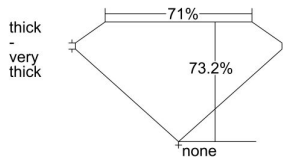

GIA®

FACSIMILE

GIA REPORT

7248018245

Verify this report at gia.edu

GIA DIAMOND DOSSIER®

October 18, 2016
GIA Report Number 7248018245
Shape and Cutting Style ..... Square Modified Brilliant
Measurements ..... 4.65 x 4.64 x 3.40 mm

GRADING RESULTS

Carat Weight ..... 0.70 carat
Color Grade ..... D
Clarity Grade VVS2

ADDITIONAL GRADING INFORMATION

Polish ..... Very Good
Symmetry ..... Good
Fluorescence ..... None
Clarity Characteristics..... Pinpoint, Feather, Indented Natural, Cloud

Inscription(s): GIA 7248018245

PROPORTIONS

Profile not to actual proportions

GRADING SCALES

GIA COLOR SCALE		GIA CLARITY SCALE			
COLORLESS	D	VERY VERY SLIGHTLY INCLUDED	FLAWLESS		
	E		INTERNALLY FLAWLESS		
	F	VERY SLIGHTLY INCLUDED	VVS₁		
	G		VVS₂		
	H		VS₁		
	NEAR COLORLESS	I	SLIGHTLY INCLUDED	VS₂	
		J		SI₁	
		FAINT	K	INCLUDED	SI₂
			L		I₁
			M		I₂
VERY LIGHT	N	LIGHT	I₃		
	O				
	P				
	Q				
	R