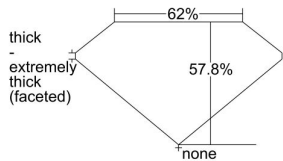

GIA®

FACSIMILE

GIA REPORT 6232814453

Verify this report at gia.edu

GIA DIAMOND DOSSIER®

September 30, 2016
GIA Report Number 6232814453
Shape and Cutting Style ..... Heart Brilliant
Measurements ..... 4.39 x 5.19 x 3.00 mm

GRADING RESULTS

Carat Weight ..... 0.43 carat
Color Grade ..... D
Clarity Grade VVS2

ADDITIONAL GRADING INFORMATION

Polish ..... Excellent
Symmetry ..... Very Good
Fluorescence ..... Strong Blue
Clarity Characteristics..... Feather, Cavity
Inscription(s): GIA 6232814453

PROPORTIONS

Profile not to actual proportions

GRADING SCALES

GIA COLOR SCALE		GIA CLARITY SCALE		
NEAR COLORLESS	D	VERY VERY SLIGHTLY INCLUDED	FLAWLESS	
	E		INTERNALLY FLAWLESS	
	F	VERY SLIGHTLY INCLUDED	VVS₁	
	G		VVS₂	
	H		VS₁	
	FAINT	I	SLIGHTLY INCLUDED	VS₂
		J		SI₁
		K	INCLUDED	SI₂
		L		I₁
		M		I₂
VERY LIGHT		N	LIGHT	I₃
		O		
		P		
	Q			
	R			
	S			
LIGHT	T			
	U			
	V			
	W			
	X			
	Y			
	Z