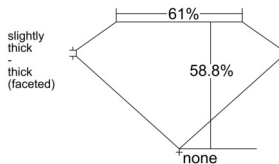

GIA®

FACSIMILE

GIA REPORT 7531358551

Verify this report at GIA.edu

GIA NATURAL DIAMOND DOSSIER®

September 10, 2025
GIA Report Number 7531358551
Shape and Cutting Style ..... Oval Brilliant
Measurements ..... 7.53 x 5.36 x 3.16 mm

GRADING RESULTS

Carat Weight ..... 0.81 carat
Color Grade ..... G
Clarity Grade VS1

ADDITIONAL GRADING INFORMATION

Polish ..... Excellent
Symmetry ..... Excellent
Fluorescence ..... None
Clarity Characteristics ..... Cloud
Inscription(s): GIA 7531358551

PROPORTIONS

Profile not to actual proportions

GRADING SCALES

GIA COLOR SCALE		GIA CLARITY SCALE			
COLORLESS	D	VERY VERY SLIGHTLY INCLUDED	FLAWLESS		
	E		INTERNALLY FLAWLESS		
	F	VERY SLIGHTLY INCLUDED	VS₁		
	G		VS₂		
	H		VS₁		
	NEAR COLORLESS	I	SLIGHTLY INCLUDED	VS₂	
		J		SI₁	
		FAINT	K	INCLUDED	SI₂
			L		I₁
			M		I₂
VERT LIGHT	N	INCLUDED	I₃		
	O				
	P				
	Q				
	R				
	S				
	T				
LIGHT	U				
	V				
	W				
	X				
Y					
Z