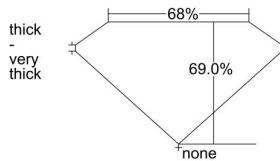

GIA®

FACSIMILE

GIA REPORT 1415334864

Verify this report at GIA.edu

GIA NATURAL DIAMOND DOSSIER®

November 23, 2021
GIA Report Number 1415334864
Shape and Cutting Style ..... Emerald Cut
Measurements ..... 5.53 x 4.23 x 2.92 mm

GRADING RESULTS

Carat Weight ..... 0.63 carat
Color Grade ..... E
Clarity Grade SI1

ADDITIONAL GRADING INFORMATION

Polish ..... Excellent
Symmetry ..... Very Good
Fluorescence ..... Faint
Clarity Characteristics ..... Crystal
Inscription(s): GIA 1415334864

PROPORTIONS

Profile not to actual proportions

GRADING SCALES

GIA COLOR SCALE		GIA CLARITY SCALE			
COLORLESS	D	VERY VERY SLIGHTLY INCLUDED	FLAWLESS		
	E		INTERNALLY FLAWLESS		
	F	VERY SLIGHTLY INCLUDED	VVS₁		
	G		VVS₂		
	H		VS₁		
	NEAR COLORLESS	I	SLIGHTLY INCLUDED	VS₂	
		J		SI₁	
		FAINT	K	INCLUDED	SI₂
			L		I₁
			M		I₂
VERT LIGHT	N	INCLUDED	I₃		
	O				
	P				
	Q				
	R				
	S				
	T				
LIGHT	U				
	V				
	W				
	X				
Y					
Z