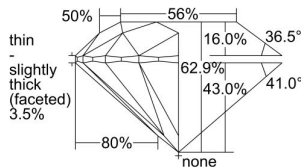

GIA®

FACSIMILE

GIA REPORT 6432725393

Verify this report at GIA.edu

GIA NATURAL DIAMOND DOSSIER®

June 16, 2022
GIA Report Number **6432725393**
Shape and Cutting Style ..... **Round Brilliant**
Measurements ..... **4.08 - 4.09 x 2.57 mm**

GRADING RESULTS

Carat Weight ..... **0.26 carat**
Color Grade ..... **F**
Clarity Grade **VS1**
Cut Grade ..... **Excellent**

ADDITIONAL GRADING INFORMATION

Polish ..... **Excellent**
Symmetry ..... **Excellent**
Fluorescence ..... **Faint**
Clarity Characteristics..... **Crystal, Pinpoint**
Inscription(s): **GIA 6432725393**

PROPORTIONS

Profile to actual proportions

GRADING SCALES

GIA COLOR SCALE	GIA CLARITY SCALE	GIA CUT SCALE
COLOURLESS	FLAWLESS	EXCELLENT
D	INTERNALLY FLAWLESS	
E	VVS₁	VERY GOOD
F		
G	VVS₂	
H	VS₁	GOOD
I		
J	VS₂	
K	SI₁	FAIR
L		
M	SI₂	
N	I₁	POOR
O		
P	I₂	
Q	I₃	
R		
S		
T		
U		
V		
W		
X		
Y		
Z