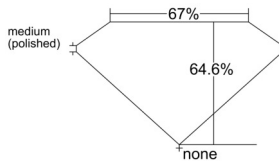

GIA®

FACSIMILE

GIA REPORT 7518294124

Verify this report at GIA.edu

GIA NATURAL DIAMOND DOSSIER®

January 31, 2025
GIA Report Number 7518294124
Shape and Cutting Style ..... Emerald Cut
Measurements ..... 4.66 x 3.37 x 2.18 mm

GRADING RESULTS

Carat Weight ..... 0.32 carat
Color Grade ..... F
Clarity Grade VS1

ADDITIONAL GRADING INFORMATION

Polish ..... Very Good
Symmetry ..... Good
Fluorescence ..... None
Clarity Characteristics..... Crystal, Cloud, Needle
Inspection(s): GIA 7518294124

PROPORTIONS

Profile not to actual proportions

GRADING SCALES

GIA COLOR SCALE		GIA CLARITY SCALE			
COLORLESS	D	VERY VERY SLIGHTLY INCLUDED	FLAWLESS		
	E		INTERNALLY FLAWLESS		
	F	VERY SLIGHTLY INCLUDED	VVS₁		
	G		VVS₂		
	H		VS₁		
	NEAR COLORLESS	I	SLIGHTLY INCLUDED	VS₂	
		J		SI₁	
		FAINT	K	INCLUDED	SI₂
			L		I₁
			M		I₂
VERT LIGHT	N	LIGHT	I₃		
	O				
	P				
	Q				
	R