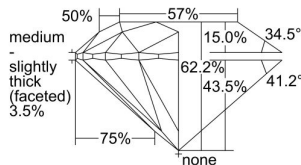

GIA®

FACSIMILE

GIA REPORT 7436934365

Verify this report at GIA.edu

GIA NATURAL DIAMOND DOSSIER®

July 05, 2022
GIA Report Number **7436934365**
Shape and Cutting Style ..... **Round Brilliant**
Measurements ..... **4.04 - 4.06 x 2.52 mm**

GRADING RESULTS

Carat Weight ..... **0.25 carat**
Color Grade ..... **D**
Clarity Grade **VS1**
Cut Grade ..... **Excellent**

ADDITIONAL GRADING INFORMATION

Polish ..... **Excellent**
Symmetry ..... **Excellent**
Fluorescence ..... **None**
Clarity Characteristics..... **Crystal, Cloud**
Inscription(s): **GIA 7436934365**

PROPORTIONS

Profile to actual proportions

GRADING SCALES

GIA COLOR SCALE	GIA CLARITY SCALE	GIA CUT SCALE
D	FLAWLESS	EXCELLENT
E	INTERNALLY FLAWLESS	
F	VVS₁	VERY GOOD
G		
H	VS₁	GOOD
I		
J	SI₁	FAIR
K		
L	I₁	POOR
M		
N	I₂	
O	I₃	
P		
Q		
R		
S		
T		
U		
V		
W		
X		
Y		
Z