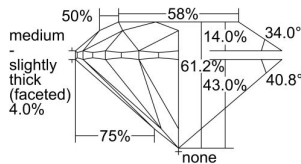

GIA®

FACSIMILE

GIA REPORT 6432723413

Verify this report at GIA.edu

GIA NATURAL DIAMOND DOSSIER®

June 16, 2022
GIA Report Number **6432723413**
Shape and Cutting Style ..... **Round Brilliant**
Measurements ..... **5.68 - 5.71 x 3.48 mm**

GRADING RESULTS

Carat Weight ..... **0.70 carat**
Color Grade ..... **L**
Clarity Grade **VVS2**
Cut Grade ..... **Excellent**

ADDITIONAL GRADING INFORMATION

Polish ..... **Excellent**
Symmetry ..... **Excellent**
Fluorescence ..... **None**
Clarity Characteristics..... **Needle, Pinpoint, Natural**
Inscription(s): **GIA 6432723413**

PROPORTIONS

Profile to actual proportions

GRADING SCALES

GIA COLOR SCALE	GIA CLARITY SCALE	GIA CUT SCALE	
D	FLAWLESS	EXCELLENT	
E	INTERNALLY FLAWLESS		
F		VVS₁	VERY GOOD
G	VVS₂		
H	VS₁	GOOD	
I	VS₂		
J	SI₁	FAIR	
K	SI₂		
L	I₁	POOR	
M	I₂		
N	I₃		
O			
P			
Q			
R			
S			
T			
U			
V			
W			
X			
Y			
Z