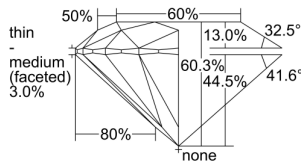

GIA®

FACSIMILE

GIA REPORT 6442144407

Verify this report at GIA.edu

GIA NATURAL DIAMOND DOSSIER®

July 25, 2022
GIA Report Number **6442144407**
Shape and Cutting Style ..... **Round Brilliant**
Measurements ..... **3.89 - 3.92 x 2.36 mm**

GRADING RESULTS

Carat Weight ..... **0.21 carat**
Color Grade ..... **F**
Clarity Grade **VS1**
Cut Grade ..... **Excellent**

ADDITIONAL GRADING INFORMATION

Polish ..... **Excellent**
Symmetry ..... **Excellent**
Fluorescence ..... **Faint**
Clarity Characteristics ..... **Feather, Pinpoint**
Inscription(s): **GIA 6442144407**

PROPORTIONS

Profile to actual proportions

GRADING SCALES

GIA COLOR SCALE	GIA CLARITY SCALE	GIA CUT SCALE	
D	FLAWLESS	EXCELLENT	
E	INTERNALLY FLAWLESS		
F		VVS₁	VERY GOOD
G	VVS₂		
H	VS₁	GOOD	
I	VS₂		
J	SI₁	FAIR	
K	SI₂		
L	I₁	POOR	
M			
N			
O	I₂		
P			
Q	I₃		
R			
S			
T			
U			
V			
W			
X			
Y			
Z