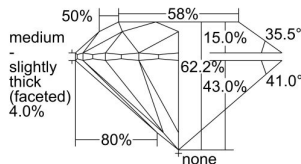

GIA®

FACSIMILE

GIA REPORT 6431729921

Verify this report at GIA.edu

GIA NATURAL DIAMOND DOSSIER®

June 17, 2022
GIA Report Number 6431729921
Shape and Cutting Style ..... Round Brilliant
Measurements ..... 4.11 - 4.13 x 2.57 mm

GRADING RESULTS

Carat Weight ..... 0.27 carat
Color Grade ..... E
Clarity Grade VS1
Cut Grade ..... Excellent

ADDITIONAL GRADING INFORMATION

Polish ..... Excellent
Symmetry ..... Excellent
Fluorescence ..... None
Clarity Characteristics ..... Crystal, Pinpoint
Inscription(s): GIA 6431729921

PROPORTIONS

Profile to actual proportions

GRADING SCALES

GIA COLOR SCALE	GIA CLARITY SCALE	GIA CUT SCALE	
D	FLAWLESS	EXCELLENT	
E	INTERNALLY FLAWLESS		
F		VVS₁	VERY GOOD
G	VVS₂		
H	VS₁	GOOD	
I	VS₂		
J	SI₁	FAIR	
K	SI₂		
L	I₁	POOR	
M	I₂		
N	I₃		
O			
P			
Q			
R			
S			
T			
U			
V			
W			
X			
Y			
Z