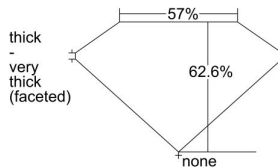

GIA®

FACSIMILE

GIA REPORT 1403833552

Verify this report at GIA.edu

GIA NATURAL DIAMOND DOSSIER®

November 22, 2021
GIA Report Number 1403833552
Shape and Cutting Style ..... Marquise Brilliant
Measurements ..... 8.92 x 5.10 x 3.19 mm

GRADING RESULTS

Carat Weight ..... 0.84 carat
Color Grade ..... G
Clarity Grade VS1

ADDITIONAL GRADING INFORMATION

Polish ..... Very Good
Symmetry ..... Good
Fluorescence ..... Strong Blue
Clarity Characteristics ..... Crystal, Feather
Inscription(s): GIA 1403833552

PROPORTIONS

Profile not to actual proportions

GRADING SCALES

GIA COLOR SCALE		GIA CLARITY SCALE		
NEAR COLORLESS	D	VERY VERY SLIGHTLY INCLUDED	FLAWLESS	
	E		INTERNALLY FLAWLESS	
	F	VERY SLIGHTLY INCLUDED	VVS₁	
	G		VVS₂	
	H		VS₁	
	FAINT	I	SLIGHTLY INCLUDED	VS₂
		J		SI₁
		K	INCLUDED	SI₂
		L		I₁
		M		I₂
LIGHT		N		I₃
	O			
	P			
	Q			
	R			
	S			
	T			
	U			
	V			
	W			
	X			
	Y			
	Z