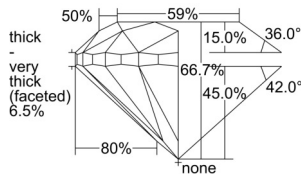

GIA®

FACSIMILE

GIA REPORT 1507842728

Verify this report at GIA.edu

GIA NATURAL DIAMOND DOSSIER®

November 11, 2024
GIA Report Number 1507842728
Shape and Cutting Style ..... Round Brilliant
Measurements ..... 5.90 - 5.97 x 3.96 mm

GRADING RESULTS

Carat Weight ..... 0.90 carat
Color Grade ..... G
Clarity Grade VS1
Cut Grade ..... Good

ADDITIONAL GRADING INFORMATION

Polish ..... Excellent
Symmetry ..... Very Good
Fluorescence ..... Faint
Clarity Characteristics ..... Crystal, Cloud
Inscription(s): GIA 1507842728

PROPORTIONS

Profile to actual proportions

GRADING SCALES

GIA COLOR SCALE	GIA CLARITY SCALE	GIA CUT SCALE	
D	FLAWLESS	EXCELLENT	
E	INTERNALLY FLAWLESS		
F		VVS₁	VERY GOOD
G	VVS₂		
H	VS₁	GOOD	
I	VS₂		
J	SI₁	FAIR	
K	SI₂		
L	I₁	POOR	
M			
N			
O	I₂		
P			
Q	I₃		
R			
S			
T			
U			
V			
W			
X			
Y			
Z