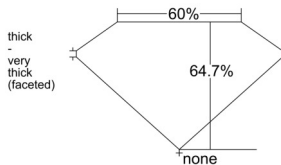

GIA®

FACSIMILE

GIA REPORT 6542391404

Verify this report at GIA.edu

GIA NATURAL DIAMOND DOSSIER®

January 07, 2026
GIA Report Number 6542391404
Shape and Cutting Style ..... Oval Brilliant
Measurements ..... 7.61 x 5.17 x 3.35 mm

GRADING RESULTS

Carat Weight ..... 0.90 carat
Color Grade ..... G
Clarity Grade VS1

ADDITIONAL GRADING INFORMATION

Polish ..... Excellent
Symmetry ..... Very Good
Fluorescence ..... None
Clarity Characteristics..... Crystal, Feather, Pinpoint
Inscription(s): GIA 6542391404

PROPORTIONS

Profile not to actual proportions

GRADING SCALES

GIA COLOR SCALE		GIA CLARITY SCALE			
COLORLESS	D	VERY VERY SLIGHTLY INCLUDED	FLAWLESS		
	E		INTERNALLY FLAWLESS		
	F	VERY SLIGHTLY INCLUDED	VVS₁		
	G		VVS₂		
	H		VS₁		
	NEAR COLORLESS	I	SLIGHTLY INCLUDED	VS₂	
		J		SI₁	
		FAINT	K	INCLUDED	SI₂
			L		I₁
			M		I₂
VERT LIGHT	N	INCLUDED	I₃		
	O				
	P				
	Q				
	R				
LIGHT	S				
	T				
	U				
	V				
	W				
X					
Y					
Z