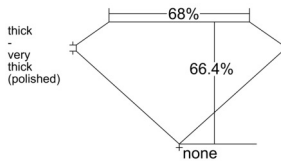

GIA®

FACSIMILE

GIA REPORT 7513428072

Verify this report at GIA.edu

GIA NATURAL DIAMOND DOSSIER®

February 17, 2025
GIA Report Number 7513428072
Shape and Cutting Style ..... Emerald Cut
Measurements ..... 6.51 x 4.65 x 3.08 mm

GRADING RESULTS

Carat Weight ..... 0.91 carat
Color Grade ..... G
Clarity Grade VS1

ADDITIONAL GRADING INFORMATION

Polish ..... Excellent
Symmetry ..... Excellent
Fluorescence ..... None
Clarity Characteristics..... Cloud, Needle, Pinpoint
Inscription(s): GIA 7513428072

PROPORTIONS

Profile not to actual proportions

GRADING SCALES

GIA COLOR SCALE		GIA CLARITY SCALE	
COLORLESS	D	VERY VERY SLIGHTLY INCLUDED	FLAWLESS
	E		INTERNALLY FLAWLESS
	F		VVS₁
	G		VVS₂
	H		VS₁
	I		VS₂
	J		SI₁
	K		SI₂
	L		I₁
	M		I₂
NEAR COLORLESS	N	SLIGHTLY INCLUDED	I₃
	O		
	P		
	Q		
FAINT	R		
	S		
	T		
	U		
VERT LIGHT	V		
	W		
	X		
	Y		
LIGHT	Z