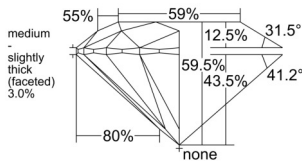

GIA®

FACSIMILE

GIA REPORT 3535672541

Verify this report at GIA.edu

GIA NATURAL DIAMOND DOSSIER®

October 09, 2025
GIA Report Number 3535672541
Shape and Cutting Style ..... Round Brilliant
Measurements ..... 6.40 - 6.44 x 3.82 mm

GRADING RESULTS

Carat Weight ..... 0.95 carat
Color Grade ..... E
Clarity Grade VVS1
Cut Grade ..... Excellent

ADDITIONAL GRADING INFORMATION

Polish ..... Excellent
Symmetry ..... Excellent
Fluorescence ..... None
Clarity Characteristics ..... Pinpoint
Inscription(s): GIA 3535672541

PROPORTIONS

Profile to actual proportions