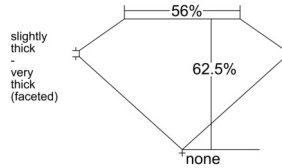

GIA®

FACSIMILE

GIA REPORT 1527978818

Verify this report at GIA.edu

GIA NATURAL DIAMOND DOSSIER®

August 01, 2025
GIA Report Number 1527978818
Shape and Cutting Style ..... Pear Brilliant
Measurements ..... 7.09 x 4.30 x 2.69 mm

GRADING RESULTS

Carat Weight ..... 0.50 carat
Color Grade ..... D
Clarity Grade VS2

ADDITIONAL GRADING INFORMATION

Polish ..... Very Good
Symmetry ..... Excellent
Fluorescence ..... None
Clarity Characteristics ..... Crystal
Inscription(s): GIA 1527978818

PROPORTIONS

Profile not to actual proportions

GRADING SCALES

GIA COLOR SCALE		GIA CLARITY SCALE			
COLORLESS	D	VERY VERY SLIGHTLY INCLUDED	FLAWLESS		
	E		INTERNALLY FLAWLESS		
	F	VERY SLIGHTLY INCLUDED	VVS₁		
	G		VVS₂		
	H		VS₁		
	NEAR COLORLESS	I	SLIGHTLY INCLUDED	VS₂	
		J		SI₁	
		FAINT	K	INCLUDED	SI₂
			L		I₁
			M		I₂
VERT LIGHT	N	LIGHT	I₃		
	O				
	P				
	Q				
	R