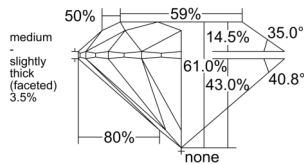

GIA®

FACSIMILE

GIA REPORT

7538238844

Verify this report at GIA.edu

GIA NATURAL DIAMOND DOSSIER®

August 26, 2025
GIA Report Number 7538238844
Shape and Cutting Style ..... Round Brilliant
Measurements ..... 4.36 - 4.38 x 2.66 mm

GRADING RESULTS

Carat Weight ..... 0.31 carat
Color Grade ..... G
Clarity Grade VS2
Cut Grade ..... Excellent

ADDITIONAL GRADING INFORMATION

Polish ..... Excellent
Symmetry ..... Excellent
Fluorescence ..... None
Clarity Characteristics ..... Cloud
Inscription(s): GIA 7538238844

PROPORTIONS

Profile to actual proportions